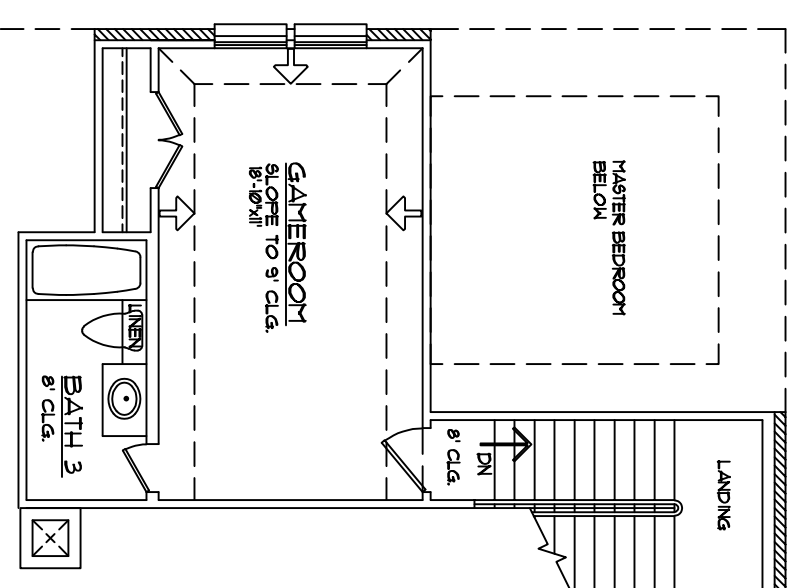

LOWER FLOOR PLAN

GAMEROOM PLAN

SQUARE FOOTAGE:

LOWER:	2543
UPPER:	326
TOTAL A/C:	2869

GARAGE:

GARAGE:	669
PORCH:	29
PATIO:	249
TTL AUR:	3816

OVERALL DIMENSIONS:
54'-11" x 74'-9"